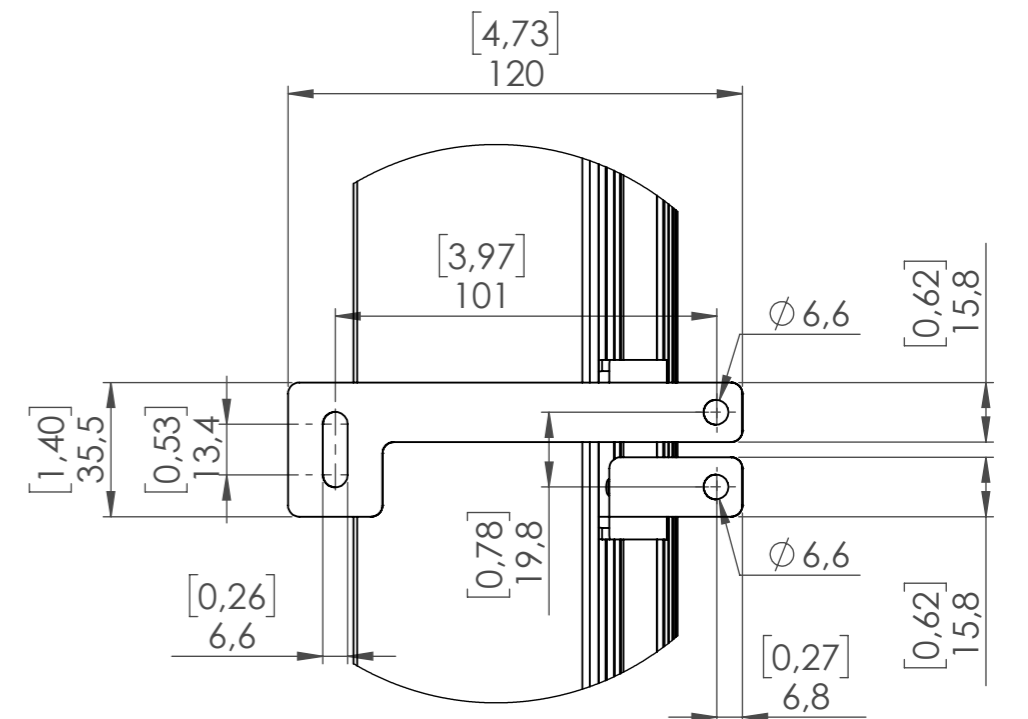

Option MX00 (MPA)

Option MSH

Option MX20

Lindberghstrasse 15
86343 Königsbrunn

Tel.: +49 8231 95787 0
info@biontechnologies.com
www.biontechnologies.com

Description	linea m mounting options
Date/Revision	18.03.2025/03
Scale	1:2

Dimensions are in **millimeters [inch]**
All product specifications are subject to change without prior notice.

NOTE: All copyrights, trademarks, patents and other rights in connection herewith are expressly reserved to BION TECHNOLOGIES GMBH and no license is created or granted hereby.