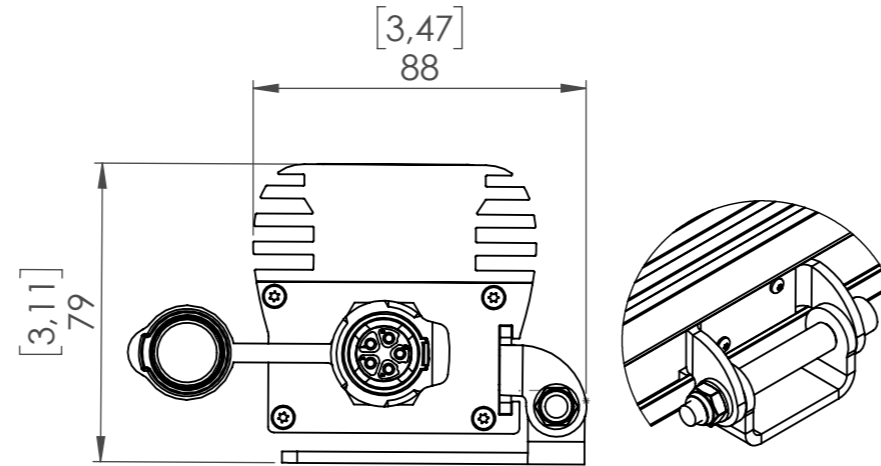

Option MX00 (MPA)

Option MSH

Option MX20

Lindberghstrasse 15
86343 Königsbrunn

Tel.: +49 8231 95787 0
info@biontechnologies.com
www.biontechnologies.com

Description	linea m mounting options
Date/Revision	18.03.2025/03
Scale	1:2

Dimensions are in **millimeters [inch]**
All product specifications are subject to change without prior notice.

NOTE: All copyrights, trademarks, patents and other rights in connection herewith are expressly reserved to BION TECHNOLOGIES GMBH and no license is created or granted hereby.