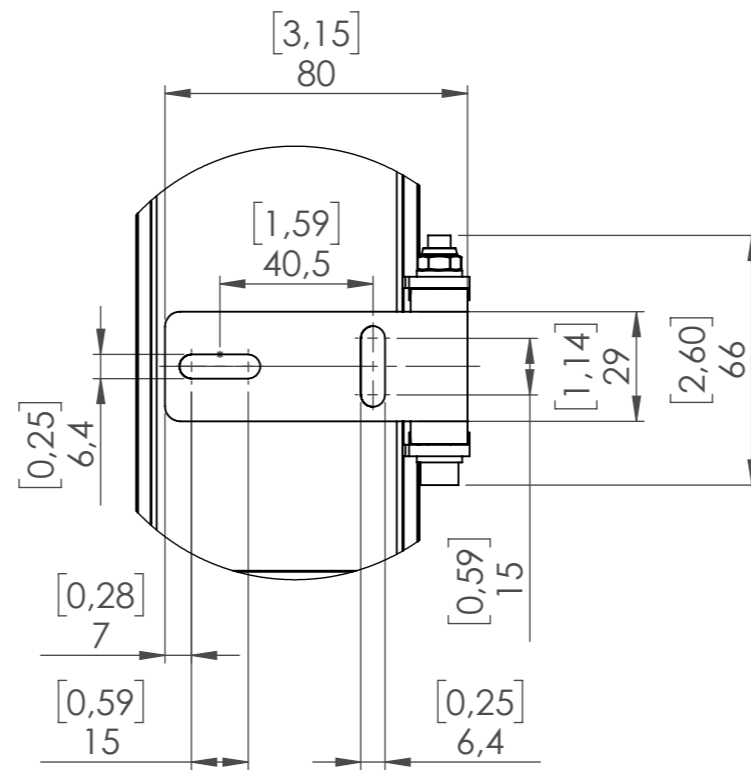

Option MX00 (MPA)

Option MSH

Option MX20

Lindberghstrasse 15
86343 Königsbrunn

Tel.: +49 8231 95787 0
info@biontechnologies.com
www.biontechnologies.com

Description	linea m mounting options
Date/Revision	18.03.2025/03
Scale	1:2

Dimensions are in **millimeters [inch]**
All product specifications are subject to change without prior notice.

NOTE: All copyrights, trademarks, patents and other rights in connection herewith are expressly reserved to BION TECHNOLOGIES GMBH and no license is created or granted hereby.