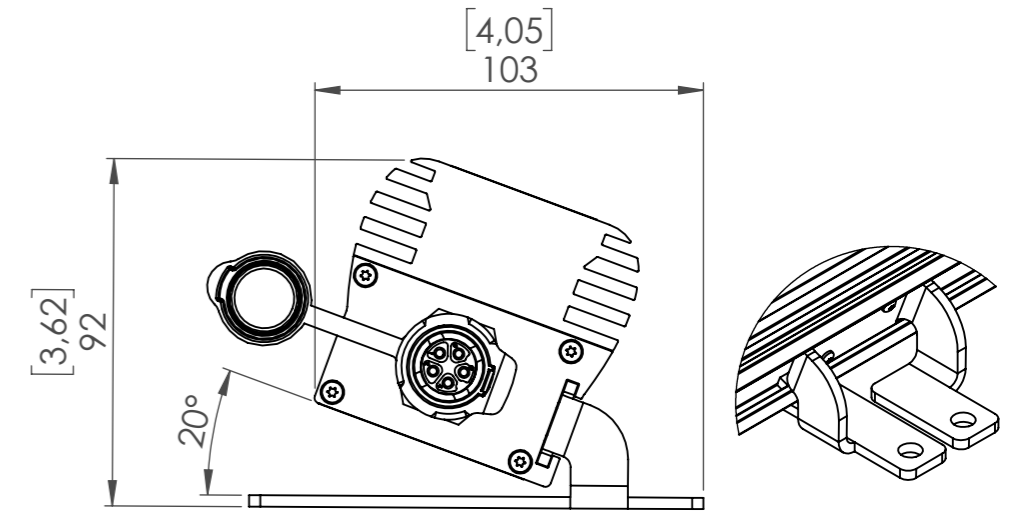

Option MX00 (MPA)

Option MSH

Option MX20

Lindberghstrasse 15
86343 Königsbrunn

Tel.: +49 8231 95787 0
info@biontechnologies.com
www.biontechnologies.com

Description	linea m mounting options
Date/Revision	18.03.2025/03
Scale	1:2

Dimensions are in **millimeters [inch]**
All product specifications are subject to change without prior notice.

NOTE: All copyrights, trademarks, patents and other rights in connection herewith are expressly reserved to BION TECHNOLOGIES GMBH and no license is created or granted hereby.