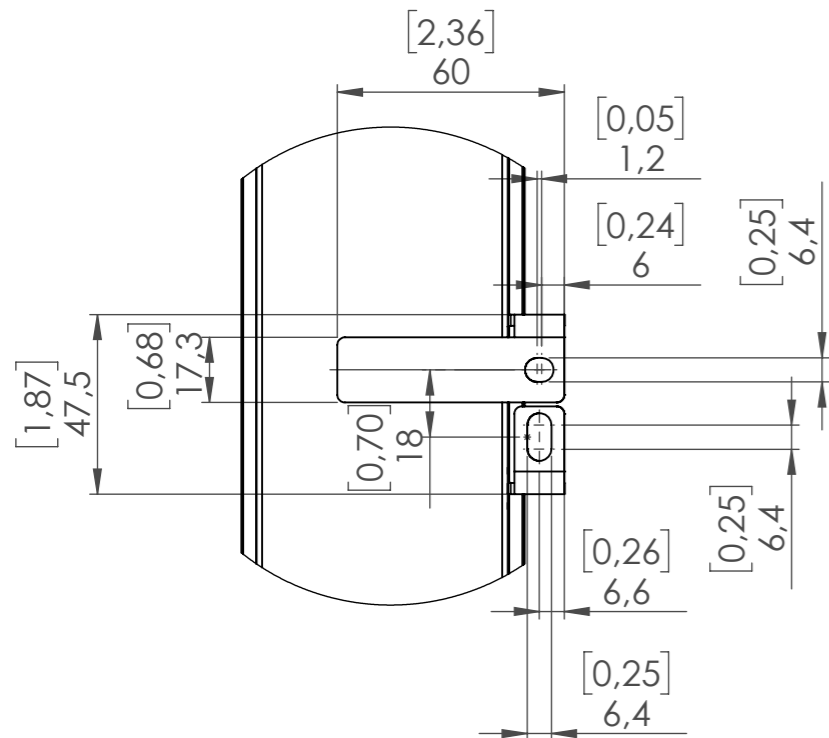

Option MX00 (MPA)

Option MSH

Option MX20

Lindberghstrasse 15
86343 Königsbrunn

Tel.: +49 8231 95787 0
info@biontechnologies.com
www.biontechnologies.com

Description	linea m mounting options
Date/Revision	18.03.2025/03
Scale	1:2

Dimensions are in **millimeters [inch]**
All product specifications are subject to change without prior notice.

NOTE: All copyrights, trademarks, patents and other rights in connection herewith are expressly reserved to BION TECHNOLOGIES GMBH and no license is created or granted hereby.