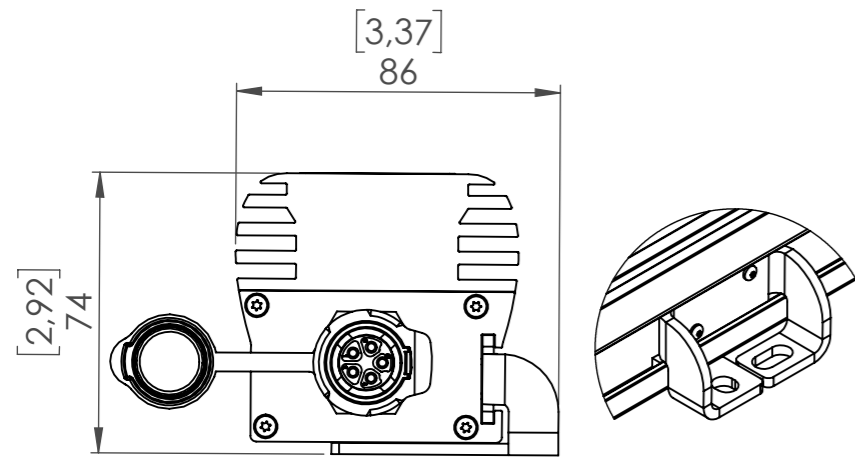

Option MX00 (MPA)

Option MSH

Option MX20

Lindberghstrasse 15
86343 Königsbrunn

Tel.: +49 8231 95787 0
info@biontechnologies.com
www.biontechnologies.com

Description	linea m mounting options
Date/Revision	18.03.2025/03
Scale	1:2

Dimensions are in **millimeters [inch]**
All product specifications are subject to change without prior notice.

NOTE: All copyrights, trademarks, patents and other rights in connection herewith are expressly reserved to BION TECHNOLOGIES GMBH and no license is created or granted hereby.