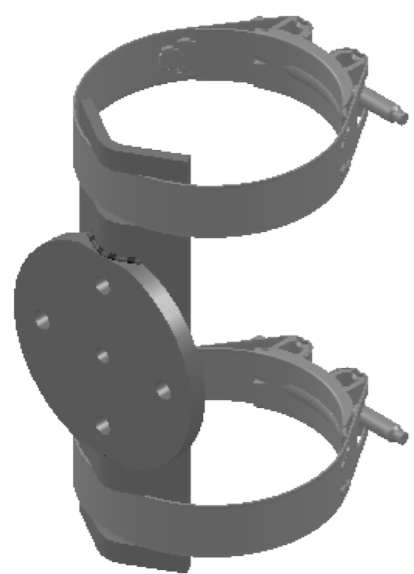

8 7 6 5 4 3 2 1

F
E
D
C
B
A

Pole ϕ X:
76 mm [2,99] - 108 mm [4,25]

Lindberghstrasse 15
86343 Königsbrunn

Tel.: +49 8231 95787 0
info@biontechnologies.com
www.biontechnologies.com

Description	Pole attachment bracket
Date/Revision	07.01.2025/01
Scale	1:2

Dimensions are in **millimeters [inch]**
All product specifications are subject to change without prior notice.

NOTE: All copyrights, trademarks, patents and other rights in connection herewith are expressly reserved to BION TECHNOLOGIES GMBH and no license is created or granted hereby.