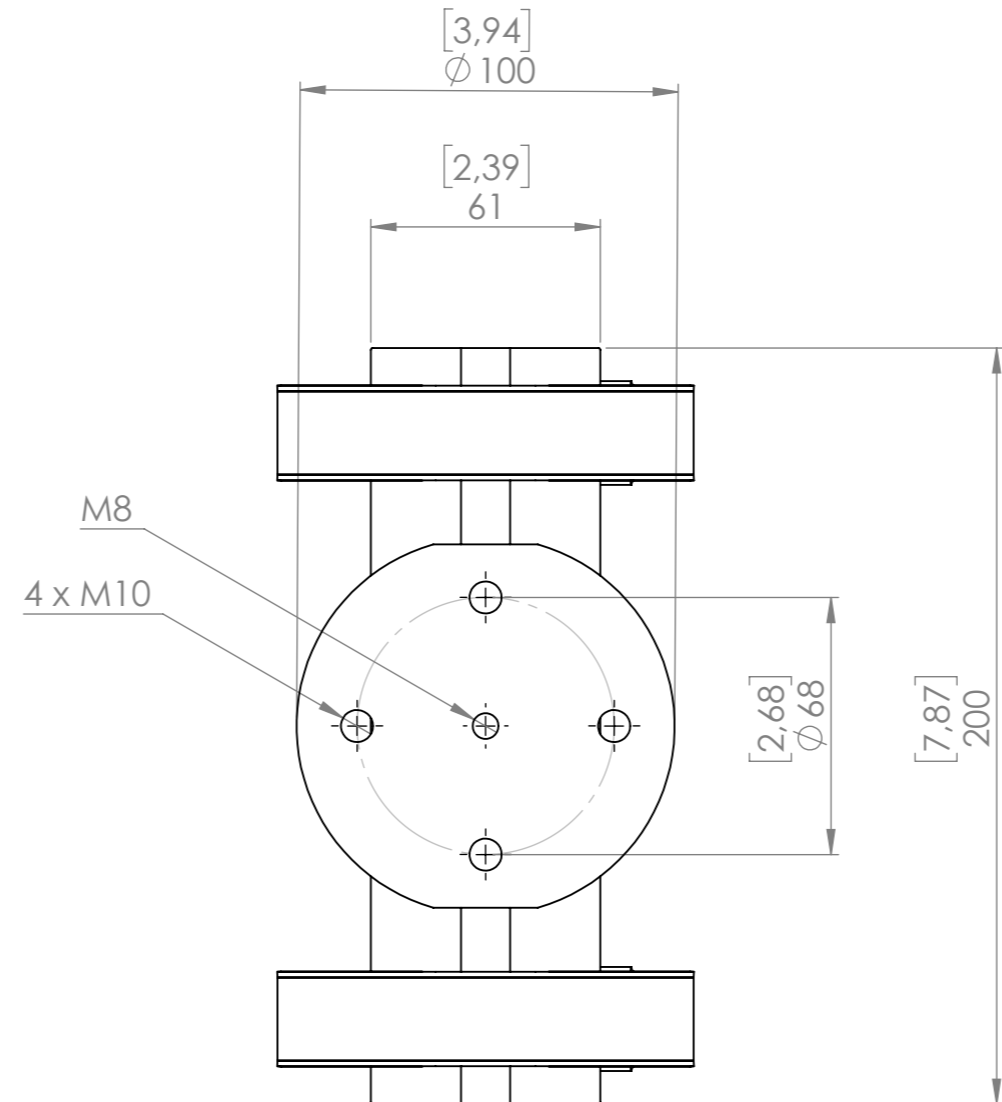

8 7 6 5 4 3 2 1

F
E
D
C
B
A

Pole ϕ X:
76 mm [2,99] - 108 mm [4,25]

Lindberghstrasse 15
86343 Königsbrunn

Tel.: +49 8231 95787 0
info@biontechnologies.com
www.biontechnologies.com

Description	Pole attachment bracket
Date/Revision	07.01.2025/01
Scale	1:2

Dimensions are in **millimeters [inch]**
All product specifications are subject to change without prior notice.

NOTE: All copyrights, trademarks, patents and other rights in connection herewith are expressly reserved to BION TECHNOLOGIES GMBH and no license is created or granted hereby.

8 7 6 5 4 3 2 1