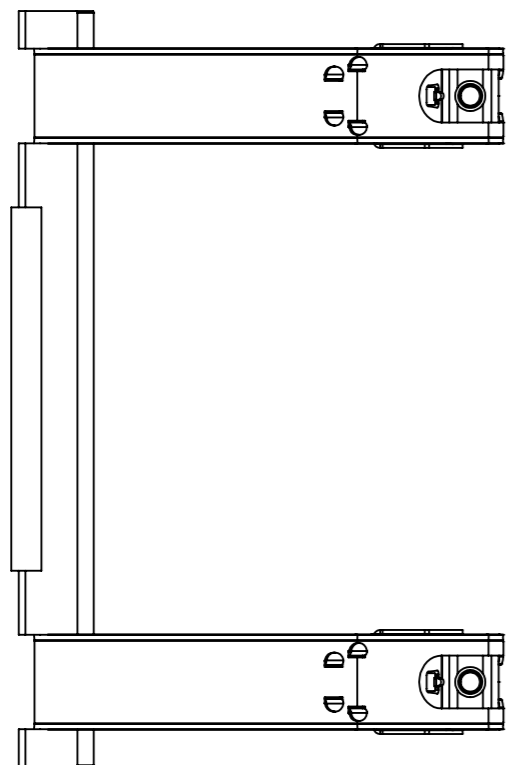

8 7 6 5 4 3 2 1

F
E
D
C
B
A

Pole ϕ X:
76 mm [2,99] - 108 mm [4,25]

Lindberghstrasse 15
86343 Königsbrunn

Tel.: +49 8231 95787 0
info@biontechnologies.com
www.biontechnologies.com

Description	Pole attachment bracket
Date/Revision	07.01.2025/01
Scale	1:2

Dimensions are in **millimeters [inch]**
All product specifications are subject to change without prior notice.

NOTE: All copyrights, trademarks, patents and other rights in connection herewith are expressly reserved to BION TECHNOLOGIES GMBH and no license is created or granted hereby.