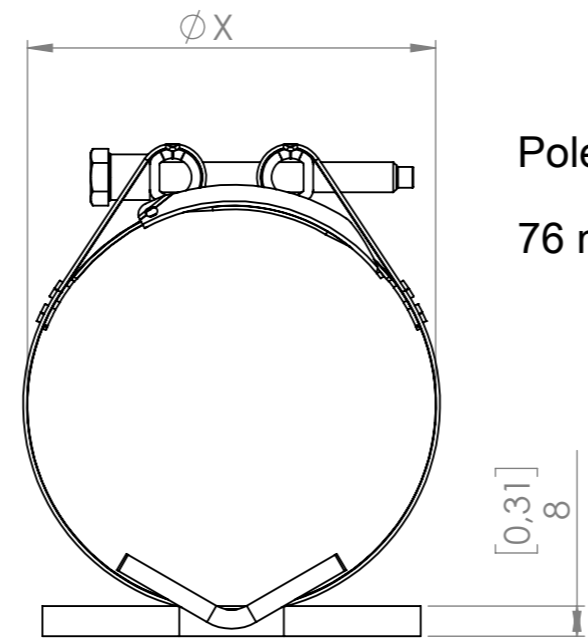

8 7 6 5 4 3 2 1

F
E
D
C
B
A

Pole ϕ X:
76 mm [2,99] - 108 mm [4,25]

Lindberghstrasse 15
86343 Königsbrunn

Tel.: +49 8231 95787 0
info@biontechnologies.com
www.biontechnologies.com

Description	Pole attachment bracket
Date/Revision	07.01.2025/01
Scale	1:2

Dimensions are in **millimeters [inch]**
All product specifications are subject to change without prior notice.

NOTE: All copyrights, trademarks, patents and other rights in connection herewith are expressly reserved to BION TECHNOLOGIES GMBH and no license is created or granted hereby.

8 7 6 5 4 3 2 1