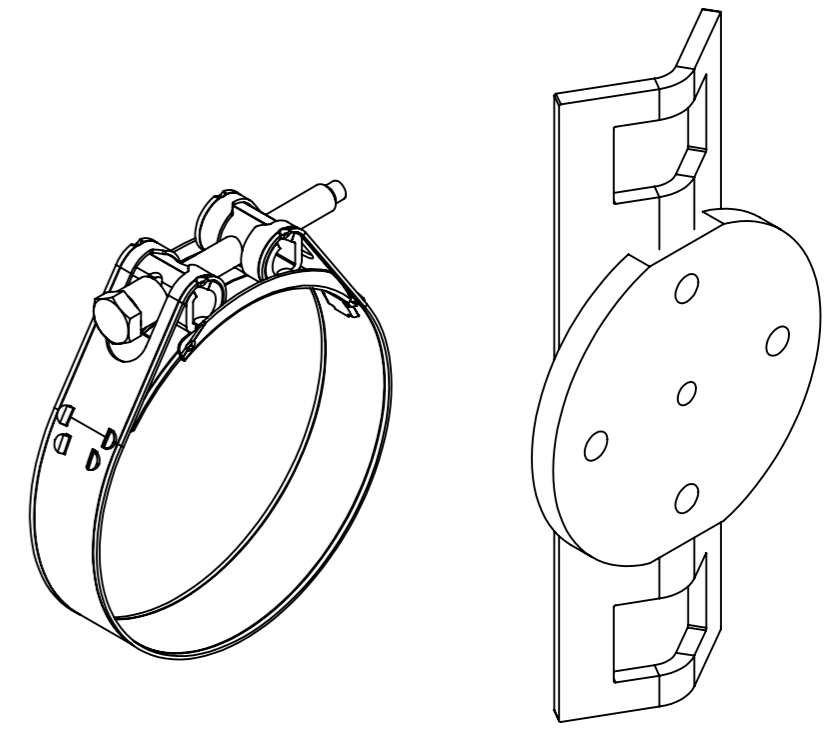

8 7 6 5 4 3 2 1

F
E
D
C
B
A

Pole ϕ X:
76 mm [2,99] - 108 mm [4,25]

Lindberghstrasse 15
86343 Königsbrunn

Tel.: +49 8231 95787 0
info@biontechnologies.com
www.biontechnologies.com

Description	Pole attachment bracket
Date/Revision	07.01.2025/01
Scale	1:2

Dimensions are in **millimeters [inch]**
All product specifications are subject to change without prior notice.

NOTE: All copyrights, trademarks, patents and other rights in connection herewith are expressly reserved to BION TECHNOLOGIES GMBH and no license is created or granted hereby.