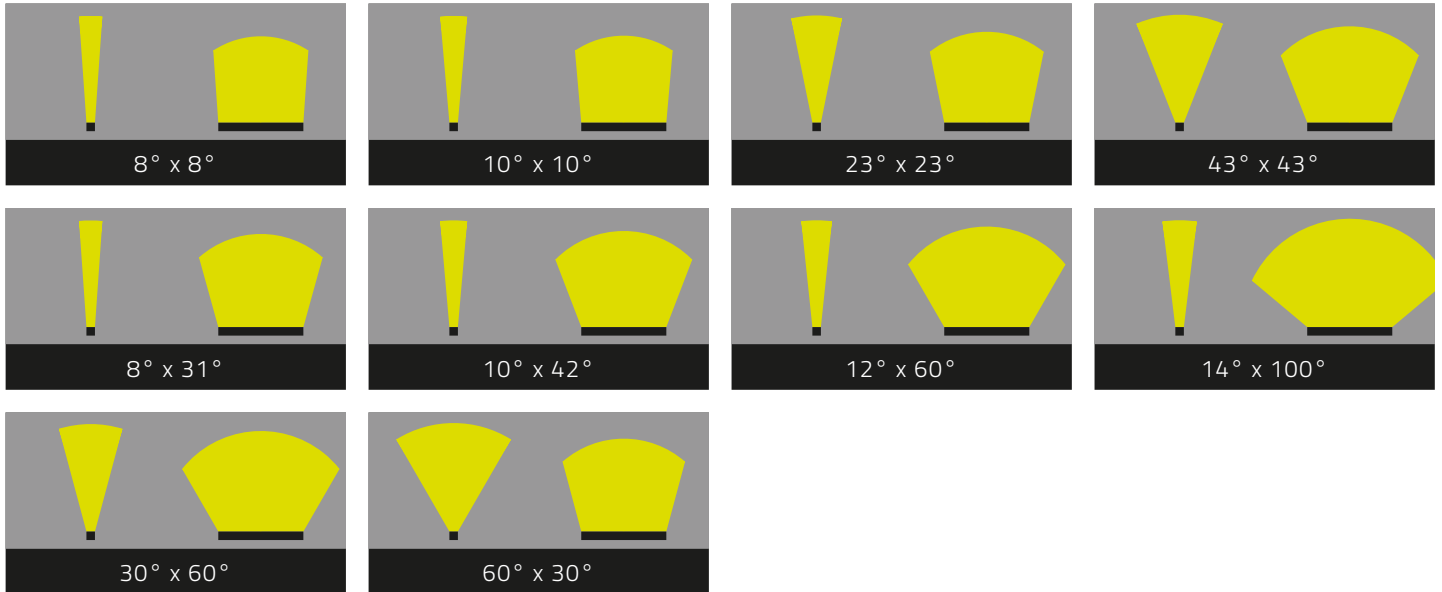

1239 mm | 48.78 in -> 56 W

Schutzklasse	II
LED-Klasse	Klasse 2 LED-Produkt
Zulassungen	CE, ETL, FCC

Entworfen und entwickelt in Bayern.
Gefertigt in Deutschland.

Abstrahlwinkel