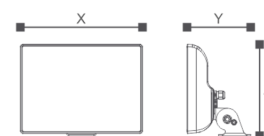

coma I

pureColor

Dimensions

Metric:
250 x 130 x 186 mm [X x Y x Z]
Imperial
9.85 x 5.12 x 7.33 in [X x Y x Z]

Technical Data

Luminous color	Amber, Rot, Grün, Blau
Luminous flux	min. 2476 lm
Number of LED(s)	24 LEDs
Dimming	Integrated interface(s) / control: NDIMtc, 0-10 V, DMX, IOT
Housing	Aluminium die casting
Housing color	DB 703 metallic dark grey fine-textured, RAL 9003 Signal white fine-textured matt, RAL 9005 Jet black, fine-textured matt
Lens	Ultra clear, tempered safety glass
Weight	2,8 kg
Environment	Indoor, Outdoor
Ingress protection rating	IP65
Humidity	0 to 95%, non-condensing
Ambient temperature (Operation)	-40 °C - 40 °C -40 °F - 104 °F
Ambient temperature (Storage)	-40 °C - 80 °C -40 °F - 176 °F
Ambient temperature (Start-up process)	-25 °C - 40 °C -13 °F - 104 °F
Lumen Maintenance [L70] @ 25 °C	65.000 h
Lumen Maintenance [L70] @ 40 °C	40.000 h