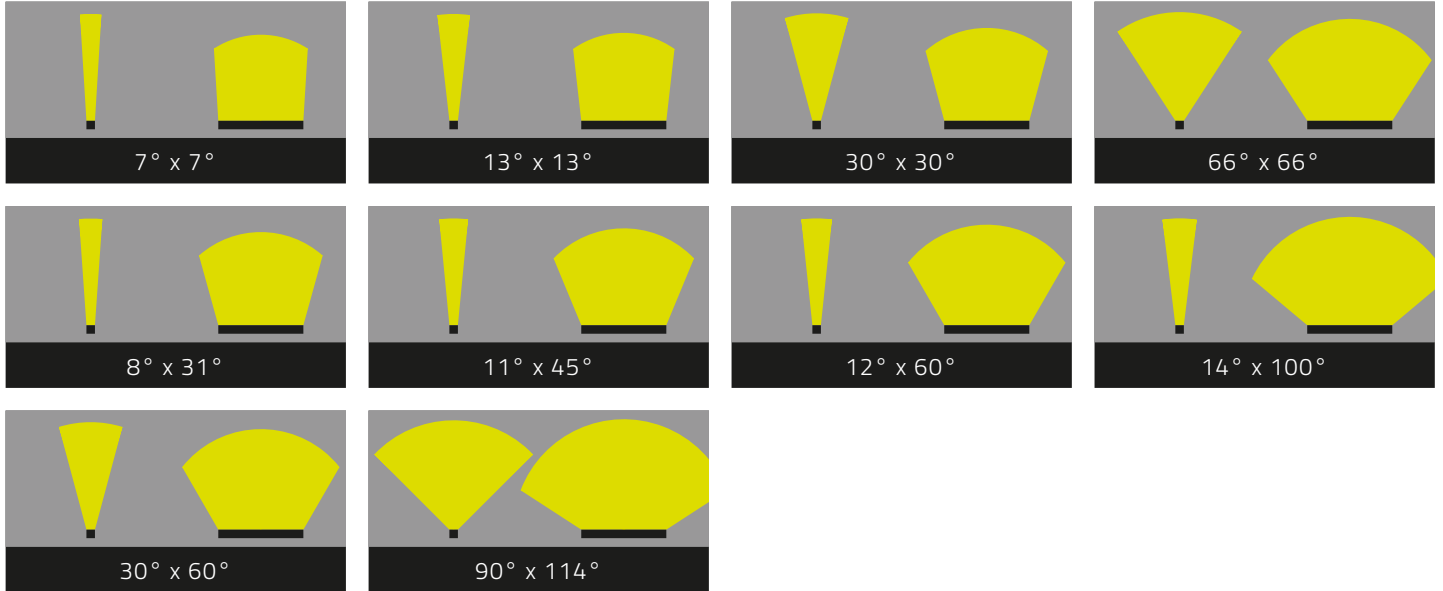

Beam Angles