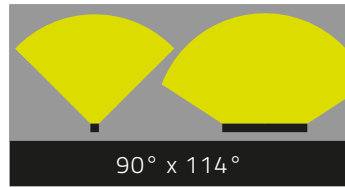

coma I

pureWhite

Dimensions

Metric:
250 x 130 x 186 mm [X x Y x Z]
Imperial
9.85 x 5.12 x 7.33 in [X x Y x Z]

Technical Data

Luminous color	2200 K, 2700 K, 3000 K, 3500 K, 4000 K
Luminous flux	min. 2828 lm
Number of LED(s)	24 LEDs
Dimming	Integrated interface(s) / control: NDIMtc, 0-10 V, DMX, IOT
Housing	Aluminium die casting
Housing color	DB 703 metallic dark grey fine-textured, RAL 9003 Signal white fine-textured matt, RAL 9005 Jet black, fine-textured matt
Lens	Ultra clear, tempered safety glass
Weight	2,8 kg
Environment	Indoor, Outdoor
Ingress protection rating	IP65
Humidity	0 to 95%, non-condensing
Ambient temperature (Operation)	-40 °C - 40 °C -40 °F - 104 °F
Ambient temperature (Storage)	-40 °C - 80 °C -40 °F - 176 °F
Ambient temperature (Start-up process)	-25 °C - 40 °C -13 °F - 104 °F
Lumen Maintenance [L70] @ 25 °C	65.000 h
Lumen Maintenance [L70] @ 40 °C	40.000 h

Power factor correction @ 110 V > 0.98 @ max.
Leistung

LED-Class Class 2 LED-Product

Approbation CE, FCC, ETL

Designed and Developed in Bavaria.
Made in Germany.

Beam Angles

Configurator

1
2
3
4
5

Product Code: COM-L - _____ - _____ - _____ - _____ - _____ -Y04