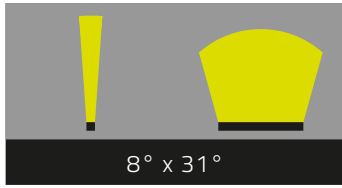

Beam Angles