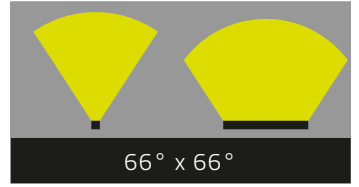

Beam Angles