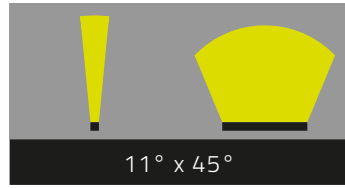

Beam Angles