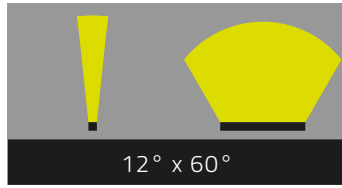

Beam Angles