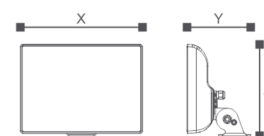

coma I

pureWhite

Dimensions

Metric:
250 x 130 x 186 mm [X x Y x Z]
Imperial
9.85 x 5.12 x 7.33 in [X x Y x Z]

Technical Data

Luminous color	2200 K, 2700 K, 3000 K, 3500 K, 4000 K
Luminous flux	min. 2828 lm
Number of LED(s)	24 LEDs
Dimming	Integrated interface(s) / control: NDIMtc, 0-10 V, DMX, IOT
Housing	Aluminium die casting
Housing color	DB 703 metallic dark grey fine-textured, RAL 9003 Signal white fine-textured matt, RAL 9005 Jet black, fine-textured matt
Lens	Ultra clear, tempered safety glass
Weight	2,8 kg
Environment	Indoor, Outdoor
Ingress protection rating	IP65
Humidity	0 to 95%, non-condensing
Ambient temperature (Operation)	-40 °C - 40 °C -40 °F - 104 °F
Ambient temperature (Storage)	-40 °C - 80 °C -40 °F - 176 °F
Ambient temperature (Start-up process)	-25 °C - 40 °C -13 °F - 104 °F
Lumen Maintenance [L70] @ 25 °C	65.000 h
Lumen Maintenance [L70] @ 40 °C	40.000 h