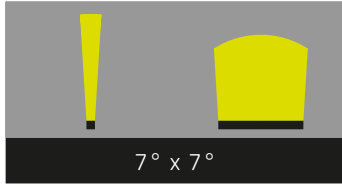

Beam Angles