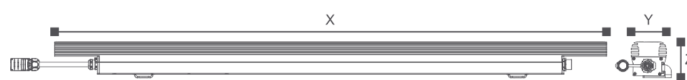

Dimensions

Metric:

629 mm, 934 mm, 1239 mm (X)

75 mm (Y)

71 mm (Z)

Imperial

24.77 in, 36.78 in, 48.78 in (X)

2.96 Inch (Y)