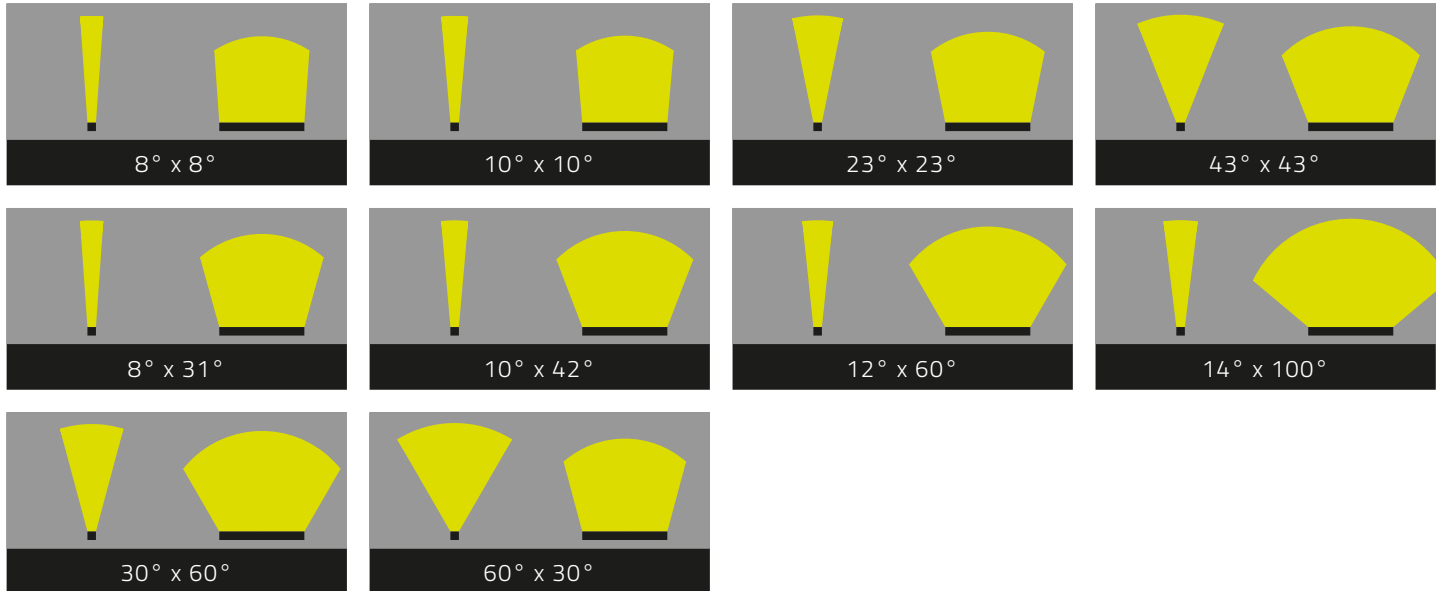

linea m eco *Color Changing*

Lumen Maintenance [L70] @ 25 °C	65.000 XXX
Lumen Maintenance [L70] @ 40 °C	40.000 XXX
Impact protection rating	IK07

934 mm / 36.77 in -> 0.95
1239 mm / 48.78 in -> 0.95

LED-Class	Class 2 LED-Product
Approbation	CE, ETL, FCC

Designed and Developed in Bavaria.
Made in Germany.

Electrical data

Integrated interface(s) / control: DMX, IoT

Internal power supply 100 - 240, 277 VAC (50 - 60 Hz) | 127 - 431 VDC

Power 629 mm | 24.77 in -> 28 W

Consumption 934 mm | 36.78 in -> 42 W

1239 mm | 48.78 in -> 56 W

Protection class I

Inrush @ 230 V

629 mm / 24.76 in -> 50 A
(Coldstart, $t_{width} = 210 \mu s$ measured at 50% I_{peak})

934 mm / 36.77 in -> 55 A
(Coldstart, $t_{width} = 270 \mu s$ measured at 50% I_{peak})

1239 mm / 48.78 in -> 55 A
(Coldstart, $t_{width} = 270 \mu s$ measured at 50% I_{peak})

Power factor correction @ 230 V

629 mm / 24.76 in -> 0.95

Beam Angles