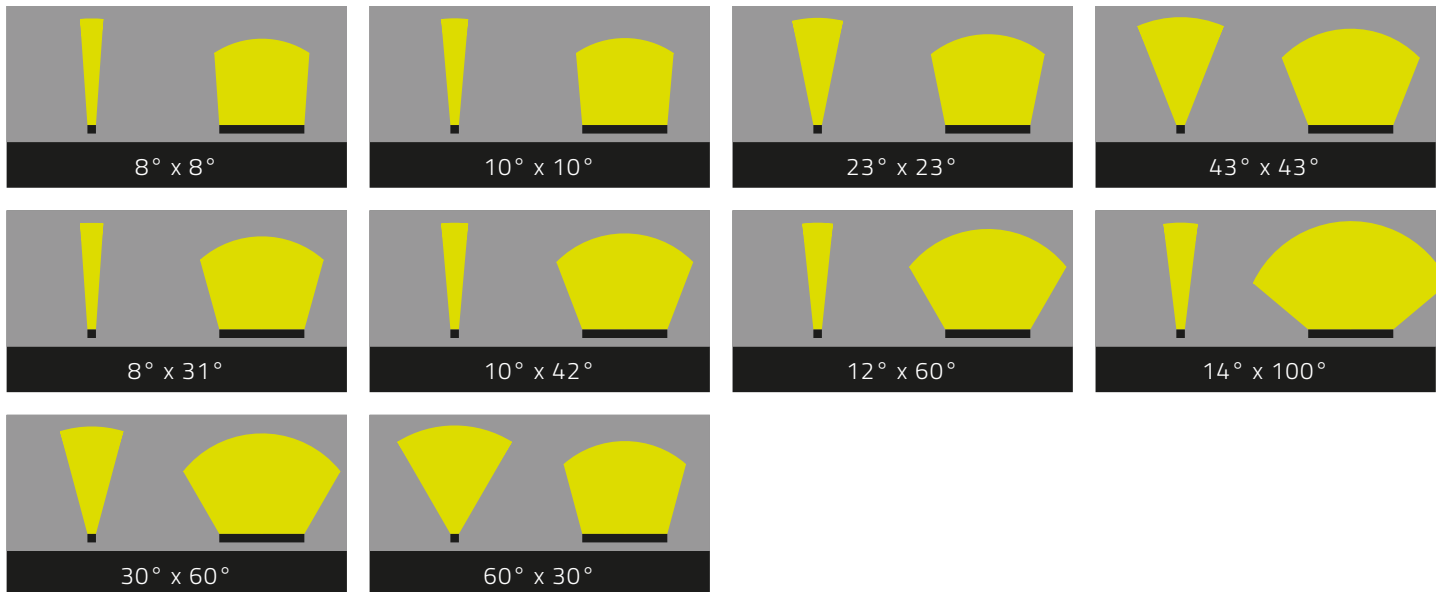

Integrated interface(s) / control: NDIMtc, 0-10 V, DALI, DMX, IoT

Internal power supply 100 - 240, 277 VAC (50 - 60 Hz) | 127 - 431 VDC

Power 629 mm | 24.77 in -> 28 W

Consumption 934 mm | 36.78 in -> 42 W

1239 mm | 48.78 in -> 56 W

Protection class I

Inrush @ 230 V

629 mm / 24.76 in -> 50 A
(Coldstart, $t_{width} = 210 \mu s$ measured at 50% I_{peak})

934 mm / 36.77 in -> 55 A
(Coldstart, $t_{width} = 270 \mu s$ measured at 50% I_{peak})

1239 mm / 48.78 in -> 55 A
(Coldstart, $t_{width} = 270 \mu s$ measured at 50% I_{peak})

Power factor correction @ 230 V

629 mm / 24.76 in -> 0.95

934 mm / 36.77 in -> 0.95

1239 mm / 48.78 in -> 0.95

LED-Class Class 2 LED-Product

Approbation CE, ETL, FCC

Designed and Developed in Bavaria.

Made in Germany.

Beam Angles