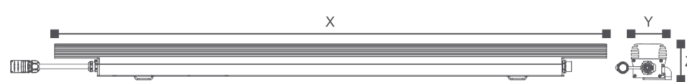

linea m hp

tunableWhite

The **linea m** combines modern design, high efficiency, and robust construction in a versatile linear lighting solution. With its premium build quality and reliable technology, it is suitable for both indoor and outdoor applications.

Dimensions

Metric:

629 mm, 934 mm, 1239 mm (X)

75 mm (Y)

71 mm (Z)

Imperial

24.77 in, 36.78 in, 48.78 in (X)

2.96 Inch (Y)