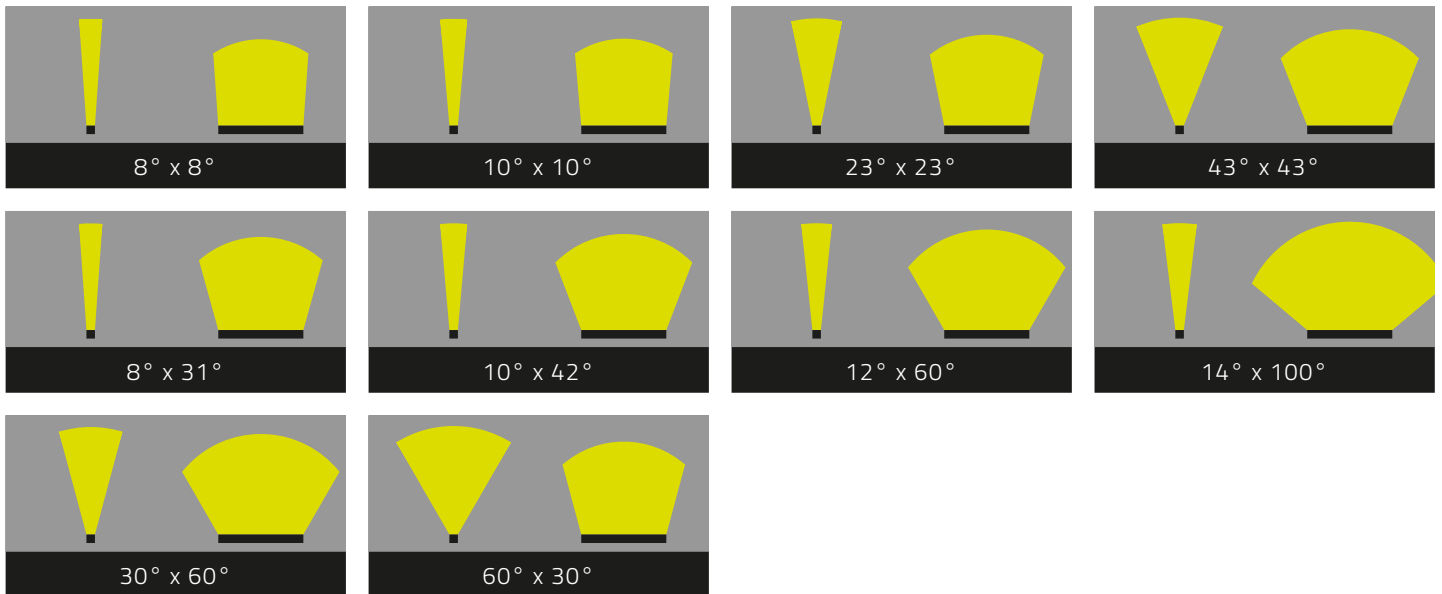

Electrical data

Integrated interface(s) / control: NDIMtc, 0-10 V, DMX	
Constant voltage	36 V
Power Consumption	324 mm | 12.76 in -> 5 W
	477 mm | 18.78 in -> 7 W
	629 mm | 24.77 in -> 10 W
	782 mm | 30.79 in -> 12 W
	934 mm | 36.78 in -> 15 W
	1087 mm | 42.80 in -> 17 W
1239 mm | 48.78 in -> 20 W	
Protection class	III
External operating device, e.g. DALI, DMX	
Constant current	208 mA
Power Consumption	324 mm | 12.76 in -> 6 W | 29 VDC
	477 mm | 18.78 in -> 8 W | 40 VDC
	629 mm | 24.77 in -> 11 W | 51 VDC
	782 mm | 30.79 in -> 13 W | 62 VDC
	934 mm | 36.78 in -> 15 W | 73 VDC
	1087 mm | 42.80 in -> 17 W | 83 VDC
	1239 mm | 48.78 in -> 20 W | 94 VDC
Protection class	II
LED-Class	Class 2 LED-Product

Approbation

CE, ETL, FCC

Designed and Developed in Bavaria.
Made in Germany.

Beam Angles