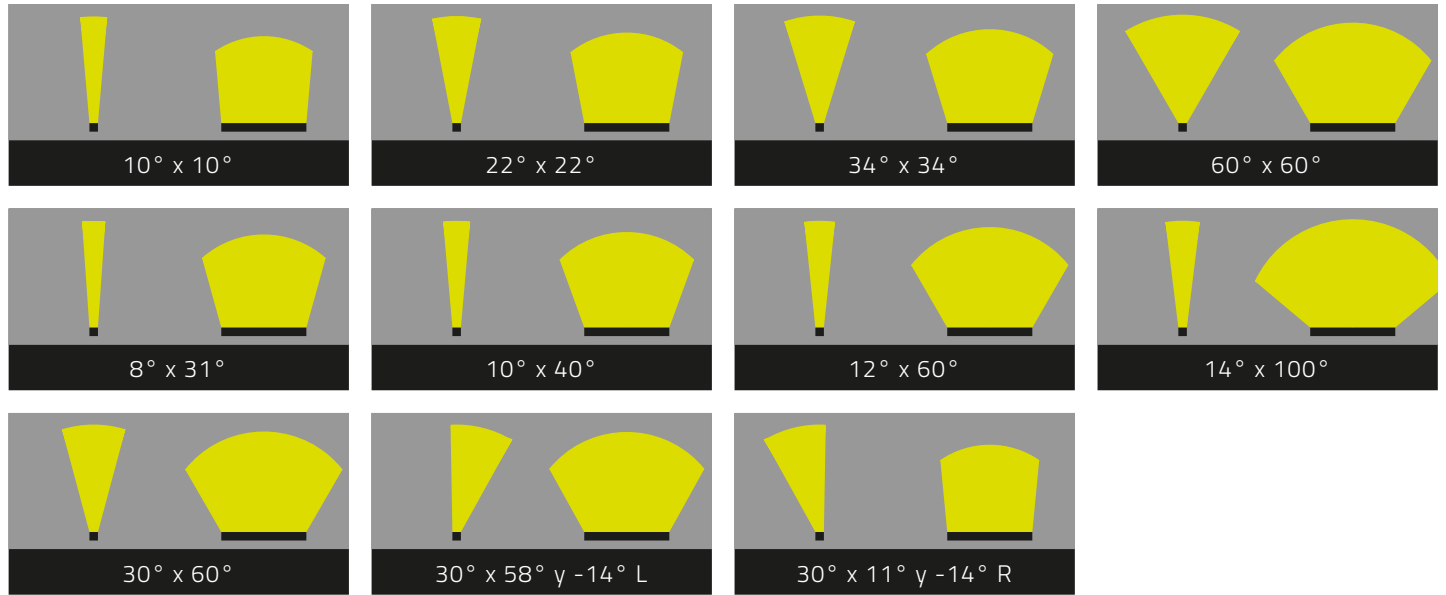

Beam Angles