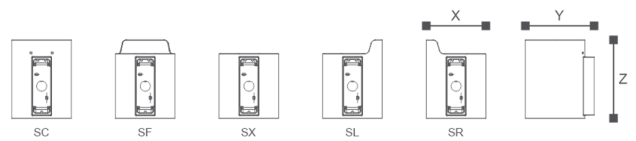

murus m

Color Changing

Dimensions

Metric:
130 x 150 x 170 mm [X x Y x Z]
Imperial
5.12 x 5.91 x 6.70 in [X x Y x Z]

Technical Data

Luminous color	RGBW3000K, RGBW4000K
Luminous flux	max. 600 lm
Number of LED(s)	1 LED
Glare Protection	Honeycomb louver (internal, 6,4mm), Linear louver 0° (internal)
Dimming	Integrated interface(s) / control: DMX, IoT
Housing	Aluminium die casting
Housing color	DB 703 metallic dark grey fine-textured, RAL 9003 Signal white fine-textured matt, RAL 9005 Jet black, fine-textured matt, RAL_____(fine-textured, matt), RAL_____, (smooth, matt)
Lens	Ultra clear, tempered safety glass
Environment	Indoor, Outdoor
Ingress protection rating	IP66
Humidity	0 to 95%, non-condensing
Ambient temperature (Operation)	-40 °C to 40 °C -40 °F to 104 °F
Ambient temperature (Storage)	-40 °C to 80 °C -40 °F to 176 °F
Ambient temperature (Start-up process)	-25 °C to 40 °C -13 °F to 104 °F
Lumen Maintenance [L70] @ 25 °C	65,000 h
Lumen Maintenance [L70] @ 40 °C	40,000 h

Impact protection rating	IK08
Electrical data	Integrated interface(s) / control: DMX, IoT
Internal power supply	100 - 240, 277 VAC (50 - 60 Hz) 127 - 431 VDC
Protection class	I
LED-Class	Class 2 LED-Product
Approbation	CE

Designed and Developed in Bavaria.
Made in Germany.

Beam Angles

Configurator

Product Code: MUR-M - _ - _ - _ - _ - _ - _ -Y01

1 Housing design	
SC	Snoot 360°
SF	Snoot front
SL	Snoot Left
SR	Snoot Right
SX	No snoot