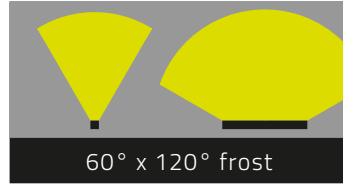

Beam Angles

Accessories

VS-Series 100
Reliable. Easy to Install. Built to Last.

VS-Series 300
Reliable. Easy to Install. Built to Last.

VS-Series 600
Reliable. Easy to Install. Built to Last.