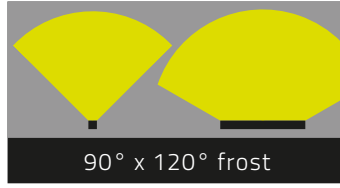

Beam Angles

Accessories

VS-Series 100
Reliable. Easy to Install. Built to Last.

VS-Series 300
Reliable. Easy to Install. Built to Last.

VS-Series 600
Reliable. Easy to Install. Built to Last.