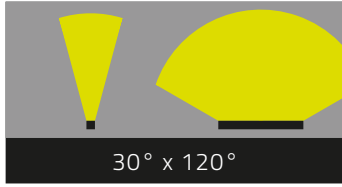

### Dimensions

**Metric:**

310 mm, 615 mm, 920 mm, 1225 mm, 1530 mm, 1835 mm (X)  
23 mm (Y)  
19 mm (Z)

**Imperial**

12.21 in, 24.22 in, 36.23 in, 48.23 in, 60.24 in, 72.25 in (X)  
0.91 Inch (Y)  
0.75 Inch (Z)

### Technical Data

Luminous color	2700 K
Luminous flux	310 mm   12.21 in -> 476 lm 615 mm   24.22 in -> 952 lm 920 mm   36.23 in -> 1428 lm 1225 mm   48.23 in -> 1904 lm 1530 mm   60.24 in -> 2380 lm 1835 mm   72.25 in -> 2856 lm
Number of LED(s)	310 mm   12.21 in -> 20 LEDs 615 mm   24.22 in -> 40 LEDs 920 mm   36.23 in -> 60 LEDs 1225 mm   48.23 in -> 80 LEDs 1530 mm   60.24 in -> 100 LEDs 1835 mm   72.25 in -> 120 LEDs
Dimming	External operating device, e.g. DALI, DMX
Housing	Extruded aluminium profile
Lens	PMMA
Environment	Indoor
Ingress protection rating	IP20
Humidity	0 to 95%, non-condensing
Ambient temperature (Operation)	5 °C - 40 °C   41 °F - 104 °F
Ambient temperature (Storage)	5 °C - 40 °C   41 °F - 104 °F
Ambient temperature (Start-up process)	5 °C - 40 °C   41 °F - 104 °F

Lumen Maintenance [L70] @ 25 °C	65.000 XXX
Lumen Maintenance [L70] @ 40 °C	40.000 XXX
Impact protection rating	IK02

Electrical data

External operating device, e.g. DALI, DMX	
Constant voltage	36 V
Power Consumption	310 mm   12.21 in -> 6 W 615 mm   24.22 in -> 13 W 920 mm   36.23 in -> 19 W 1225 mm   48.23 in -> 26 W 1530 mm   60.24 in -> 32 W 1835 mm   72.25 in -> 39 W

## Beam Angles