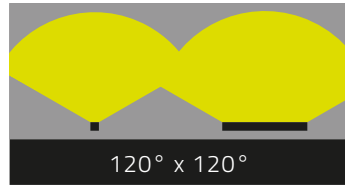

### Dimensions

**Metric:**

310 mm, 615 mm, 920 mm, 1225 mm, 1530 mm, 1835 mm (X)  
23 mm (Y)  
19 mm (Z)

**Imperial**

12.21 in, 24.22 in, 36.23 in, 48.23 in, 60.24 in, 72.25 in (X)  
0.91 Inch (Y)  
0.75 Inch (Z)

### Technical Data

Luminous color	2700 K
Luminous flux	310 mm   12.21 in -> 476 lm 615 mm   24.22 in -> 952 lm 920 mm   36.23 in -> 1428 lm 1225 mm   48.23 in -> 1904 lm 1530 mm   60.24 in -> 2380 lm 1835 mm   72.25 in -> 2856 lm
Number of LED(s)	310 mm   12.21 in -> 20 LEDs 615 mm   24.22 in -> 40 LEDs 920 mm   36.23 in -> 60 LEDs 1225 mm   48.23 in -> 80 LEDs 1530 mm   60.24 in -> 100 LEDs 1835 mm   72.25 in -> 120 LEDs
Dimming	External operating device, e.g. DALI, DMX
Housing	Extruded aluminium profile
Lens	PMMA
Environment	Indoor
Ingress protection rating	IP20
Humidity	0 to 95%, non-condensing
Ambient temperature (Operation)	5 °C - 40 °C   41 °F - 104 °F
Ambient temperature (Storage)	5 °C - 40 °C   41 °F - 104 °F
Ambient temperature (Start-up process)	5 °C - 40 °C   41 °F - 104 °F

Lumen Maintenance [L70] @ 25 °C	65.000 XXX
Lumen Maintenance [L70] @ 40 °C	40.000 XXX
Impact protection rating	IK02

Electrical data

External operating device, e.g. DALI, DMX	
Constant voltage	36 V
Power Consumption	310 mm   12.21 in -> 6 W 615 mm   24.22 in -> 13 W 920 mm   36.23 in -> 19 W 1225 mm   48.23 in -> 26 W 1530 mm   60.24 in -> 32 W 1835 mm   72.25 in -> 39 W

## Beam Angles