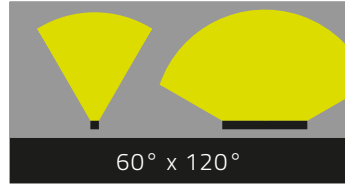

### Dimensions

**Metric:**

310 mm, 615 mm, 920 mm, 1225 mm, 1530 mm, 1835 mm (X)  
23 mm (Y)  
19 mm (Z)

**Imperial**

12.21 in, 24.22 in, 36.23 in, 48.23 in, 60.24 in, 72.25 in (X)  
0.91 Inch (Y)  
0.75 Inch (Z)

### Technical Data

Luminous color	2700 K
Luminous flux	310 mm   12.21 in -> 476 lm 615 mm   24.22 in -> 952 lm 920 mm   36.23 in -> 1428 lm 1225 mm   48.23 in -> 1904 lm 1530 mm   60.24 in -> 2380 lm 1835 mm   72.25 in -> 2856 lm
Number of LED(s)	310 mm   12.21 in -> 20 LEDs 615 mm   24.22 in -> 40 LEDs 920 mm   36.23 in -> 60 LEDs 1225 mm   48.23 in -> 80 LEDs 1530 mm   60.24 in -> 100 LEDs 1835 mm   72.25 in -> 120 LEDs
Dimming	External operating device, e.g. DALI, DMX
Housing	Extruded aluminium profile
Lens	PMMA
Environment	Indoor
Ingress protection rating	IP20
Humidity	0 to 95%, non-condensing
Ambient temperature (Operation)	5 °C - 40 °C   41 °F - 104 °F
Ambient temperature (Storage)	5 °C - 40 °C   41 °F - 104 °F
Ambient temperature (Start-up process)	5 °C - 40 °C   41 °F - 104 °F

Lumen Maintenance [L70] @ 25 °C	65.000 XXX
Lumen Maintenance [L70] @ 40 °C	40.000 XXX
Impact protection rating	IK02

Electrical data

External operating device, e.g. DALI, DMX	
Constant voltage	36 V
Power Consumption	310 mm   12.21 in -> 6 W 615 mm   24.22 in -> 13 W 920 mm   36.23 in -> 19 W 1225 mm   48.23 in -> 26 W 1530 mm   60.24 in -> 32 W 1835 mm   72.25 in -> 39 W

## Beam Angles