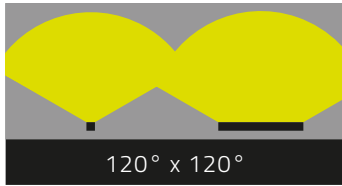

### Dimensions

**Metric:**

310 mm, 615 mm, 920 mm, 1225 mm, 1530 mm, 1835 mm (X)  
23 mm (Y)  
19 mm (Z)

**Imperial**

12.21 in, 24.22 in, 36.23 in, 48.23 in, 60.24 in, 72.25 in (X)  
0.91 Inch (Y)  
0.75 Inch (Z)

### Technical Data

Luminous color	2700 K
Luminous flux	310 mm   12.21 in -> 476 lm 615 mm   24.22 in -> 952 lm 920 mm   36.23 in -> 1428 lm 1225 mm   48.23 in -> 1904 lm 1530 mm   60.24 in -> 2380 lm 1835 mm   72.25 in -> 2856 lm
Number of LED(s)	310 mm   12.21 in -> 20 LEDs 615 mm   24.22 in -> 40 LEDs 920 mm   36.23 in -> 60 LEDs 1225 mm   48.23 in -> 80 LEDs 1530 mm   60.24 in -> 100 LEDs 1835 mm   72.25 in -> 120 LEDs
Dimming	External operating device, e.g. DALI, DMX
Housing	Extruded aluminium profile
Lens	PMMA
Environment	Indoor
Ingress protection rating	IP20
Humidity	0 to 95%, non-condensing
Ambient temperature (Operation)	5 °C - 40 °C   41 °F - 104 °F
Ambient temperature (Storage)	5 °C - 40 °C   41 °F - 104 °F
Ambient temperature (Start-up process)	5 °C - 40 °C   41 °F - 104 °F

Lumen Maintenance [L70] @ 25 °C	65.000 XXX
Lumen Maintenance [L70] @ 40 °C	40.000 XXX
Impact protection rating	IK02

Electrical data

External operating device, e.g. DALI, DMX	
Constant voltage	36 V
Power Consumption	310 mm   12.21 in -> 6 W 615 mm   24.22 in -> 13 W 920 mm   36.23 in -> 19 W 1225 mm   48.23 in -> 26 W 1530 mm   60.24 in -> 32 W 1835 mm   72.25 in -> 39 W

## Beam Angles