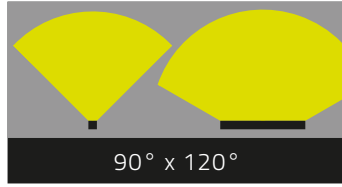

### Dimensions

**Metric:**

310 mm, 615 mm, 920 mm, 1225 mm, 1530 mm, 1835 mm (X)  
23 mm (Y)  
19 mm (Z)

**Imperial**

12.21 in, 24.22 in, 36.23 in, 48.23 in, 60.24 in, 72.25 in (X)  
0.91 Inch (Y)  
0.75 Inch (Z)

### Technical Data

Luminous color	2700 K
Luminous flux	310 mm   12.21 in -> 476 lm 615 mm   24.22 in -> 952 lm 920 mm   36.23 in -> 1428 lm 1225 mm   48.23 in -> 1904 lm 1530 mm   60.24 in -> 2380 lm 1835 mm   72.25 in -> 2856 lm
Number of LED(s)	310 mm   12.21 in -> 20 LEDs 615 mm   24.22 in -> 40 LEDs 920 mm   36.23 in -> 60 LEDs 1225 mm   48.23 in -> 80 LEDs 1530 mm   60.24 in -> 100 LEDs 1835 mm   72.25 in -> 120 LEDs
Dimming	External operating device, e.g. DALI, DMX
Housing	Extruded aluminium profile
Lens	PMMA
Environment	Indoor
Ingress protection rating	IP20
Humidity	0 to 95%, non-condensing
Ambient temperature (Operation)	5 °C - 40 °C   41 °F - 104 °F
Ambient temperature (Storage)	5 °C - 40 °C   41 °F - 104 °F
Ambient temperature (Start-up process)	5 °C - 40 °C   41 °F - 104 °F

Lumen Maintenance [L70] @ 25 °C	65.000 XXX
Lumen Maintenance [L70] @ 40 °C	40.000 XXX
Impact protection rating	IK02

Electrical data

External operating device, e.g. DALI, DMX	
Constant voltage	36 V
Power Consumption	310 mm   12.21 in -> 6 W 615 mm   24.22 in -> 13 W 920 mm   36.23 in -> 19 W 1225 mm   48.23 in -> 26 W 1530 mm   60.24 in -> 32 W 1835 mm   72.25 in -> 39 W

## Beam Angles